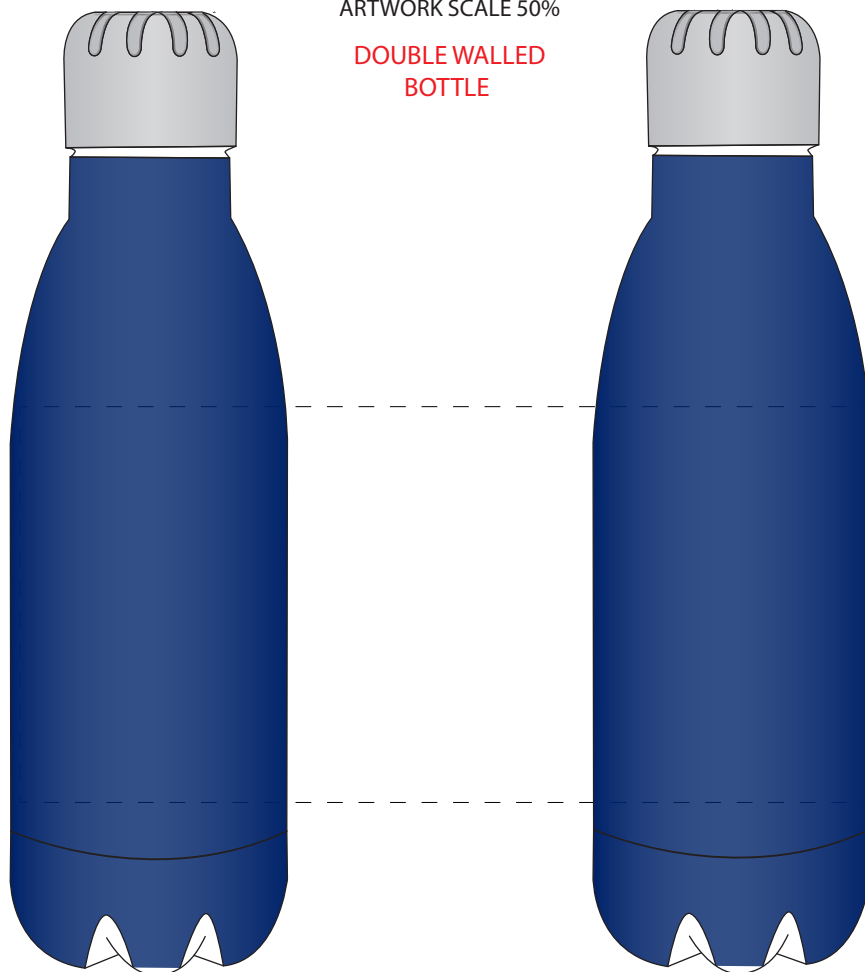

## PRODUCT NOTES:

We stock this item in the following colours

The dashed line is to demonstrate print area and will not appear on your printed item

## PANTONE REFERENCE(S)

Full Colour Printing

## PRINT LAYOUT

- LOGOS WILL BE DIRECTLY OPPOSITE
- LOGOS WILL NOT BE DIRECTLY OPPOSITE

ARTWORK SCALE 50%

DOUBLE WALLED  
BOTTLE